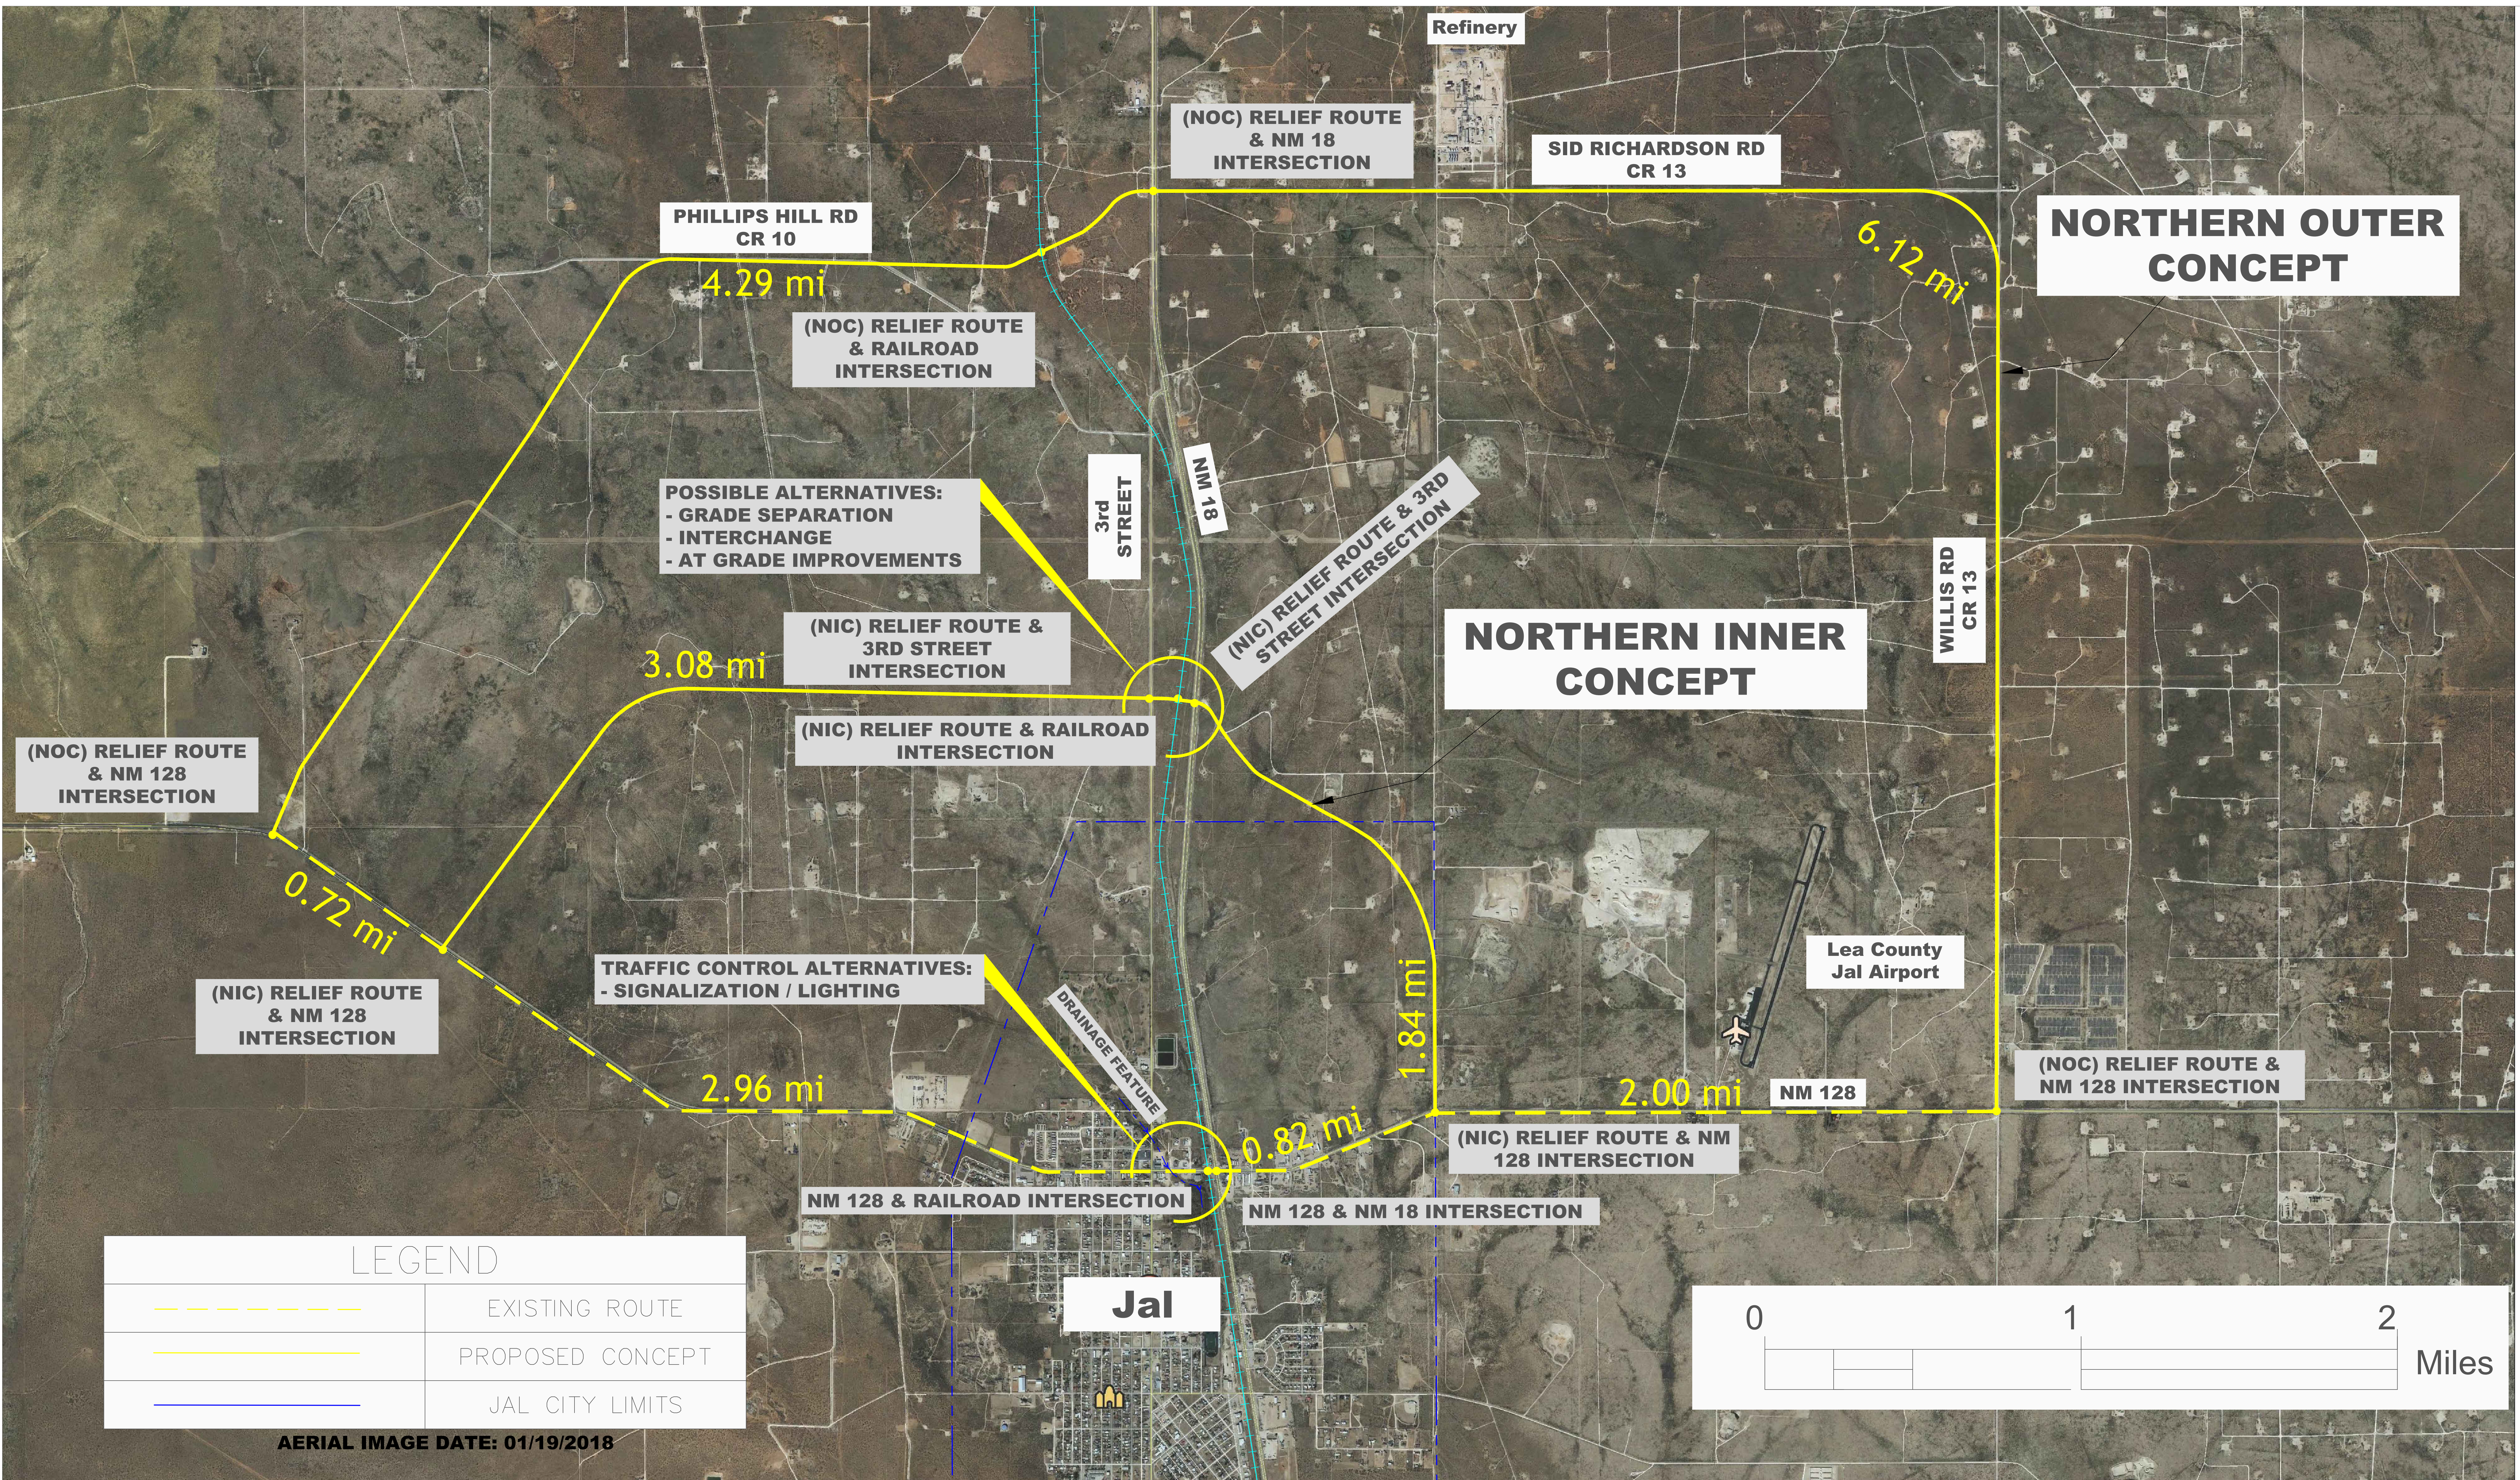

# Proposed Jal Relief Route Concepts

LEGEND	
	EXISTING ROUTE
	PROPOSED CONCEPT
	JAL CITY LIMITS

AERIAL IMAGE DATE: 01/19/2018